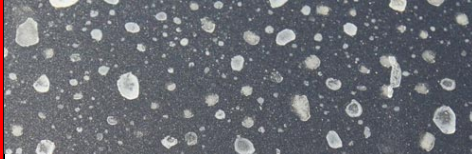

STICKY PAINT LK900 MILLE

CHEMICAL AGGRESSION ★

Medium wool pads
(9.BW150M 9.BW180M)

Mille fine compound

SHOW CAR FINISH ★

Ultra fine foam pads
(9.BG150S 9.BG180S)

Mille ultra fine compound

LIGHT HOLOGRAMS ★

Ultra fine foam pads
(9.BG150S 9.BG180S)

Mille ultra fine compound

OXIDATION ★

Coarse foam pads
(9.BG150H 9.BG180H)

Mille coarse compound

SEVERE SCRATCHES ★

Medium wool pads
(9.BW150M 9.BW180M)

Mille coarse compound